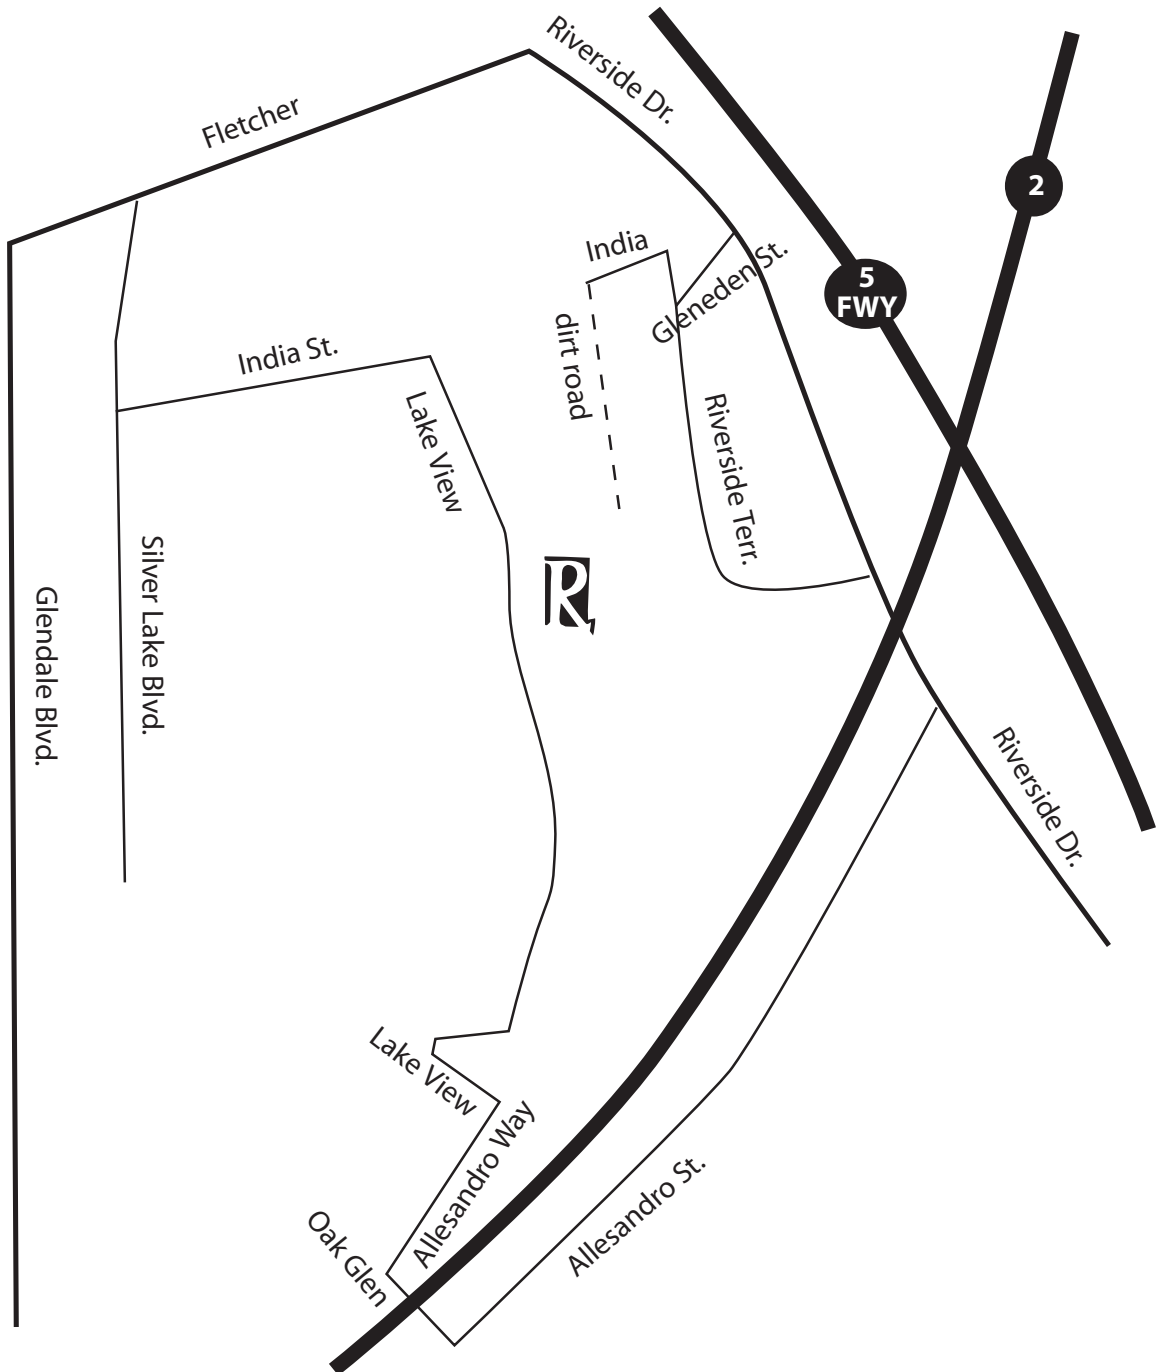

ROSE
SCHARLIN
CO-OP
NURSERY
SCHOOL

Toddler Playgroup

Meets Every Tuesday
2:30pm-5pm

Rose Scharlin Co-op is L.A.'s oldest cooperative nursery school hidden away for over 60 years in the hills of Silver Lake. We offer a drop-in playgroup for toddlers and their parents. Come and enjoy our park-like setting, feed the chickens, chat with the staff and make new friends.

Orientation with our Director
on the first Tuesday of each month
at 3pm.

Call ahead for scheduled dates of playgroup.

Birth-3 years old
\$5.00 Donation

323 / 661-1319

2414 Lake View Ave., Silver Lake 90039

Please park in the rear / See map on back.

DIRECTIONS TO

ROSE SCHARLIN

Heading South: Lake View to Allesandro Way, Rt. • Oak Glen, left • Allesandro St., left • Riverside Dr., left • Gleneden St., left • Riverside Terr., Rt • India, left • Dirt road, left

Heading North: Lake View to India, left • Silver Lake Blvd., Rt • Fletcher, Rt., • Riverside Dr., Rtt • Gleneden St., Rt • Riverside Terr., Rt • India, left • Dirt road, left